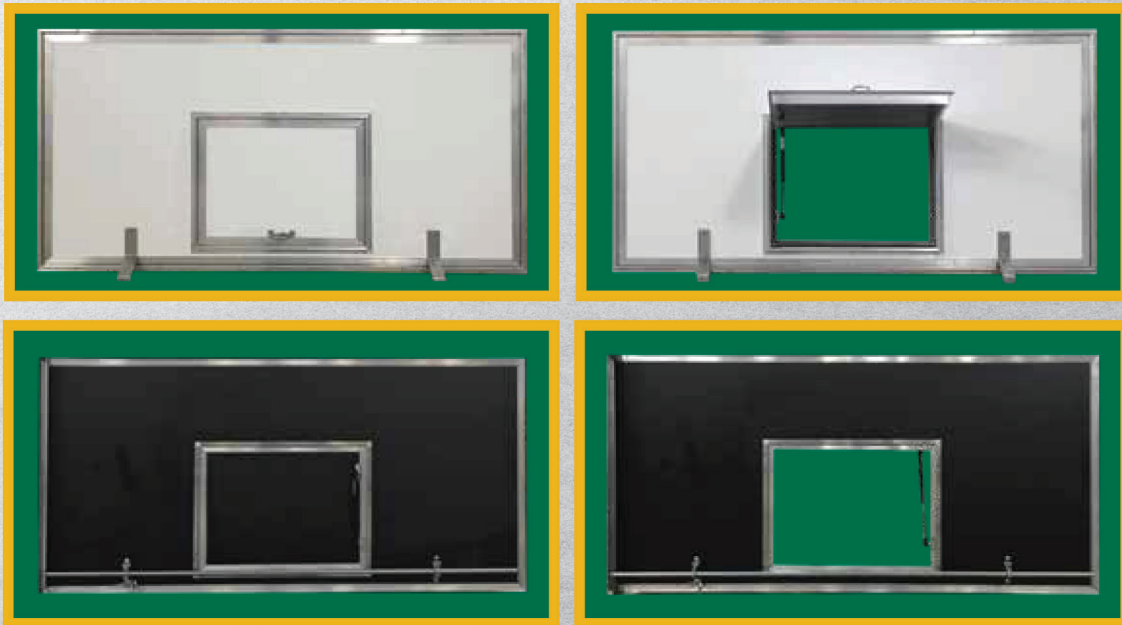

## ALL SEASON TURNOUT DOOR

- The same proven construction and reliability as our E1HDL entry doors
- The All Season Turnout Door is made up of 2 panels
  - Large panel for use during warmer months for more bird flow
  - Small panel for use during colder months to help minimize heat loss
- Bump rail on inside of door to guard against bird decapitation

## SINGLE PANEL TURNOUT DOOR

- 1- 5/8" capped edge polyurethane injected door panel—R-11 insulation value
- Offered in two configurations
  - Hinged
  - Sliding
- Felt on sides of sliding panel makes panel movement much easier