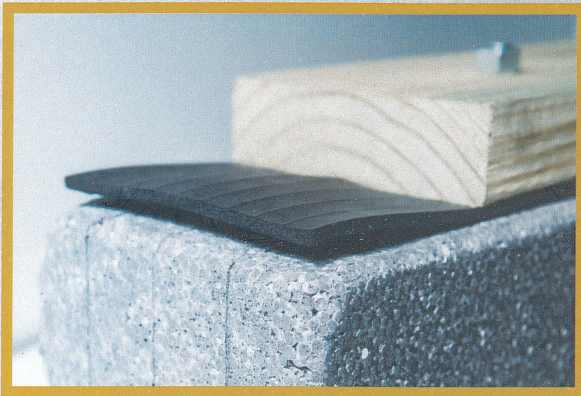

EAGAN

MANUFACTURING CO., LLC.

P.O. Box 620 | 602 Eagan Road | Black Rock, Arkansas 72415
P 870.878.6805 | F 870.878.6280 | www.eaganmfg.com

CURB SEAL

Sturdy Seal® Curb Seal is designed to be installed between the curb wall and the wall plate. It provides an excellent air tight seal and prevents moisture from entering the house.

- 3/16" thick x 5-1/4" wide
- Better seal than silicone or caulk
- Not affected by beetles or insects
- Proven to last
- Can expand and contract with changes in temperature to keep an excellent seal
- Easy to install and forms to the imperfections in the concrete curb wall and lumber
- Weather resistant