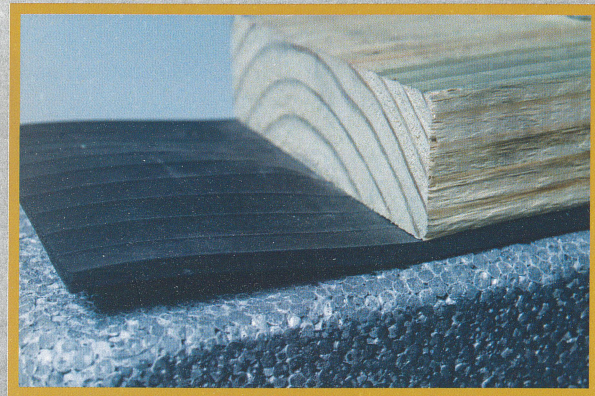

EAGAN

MANUFACTURING CO., LLC.

P.O. Box 620 | 602 Eagan Road | Black Rock, Arkansas 72415
P 870.878.6805 | F 870.878.6280 | www.eaganmfg.com

CURB SEAL

Sturdy Seal® Curb Seal is designed to be installed between the curb wall and the wall plate. It provides an excellent air tight seal and prevents moisture from entering the house.

- 3/16" thick x 5-1/4" wide
- Better seal than silicone or caulk
- Not affected by beetles or insects
- Proven to last
- Can expand and contract with changes in temperature to keep an excellent seal
- Easy to install and forms to the imperfections in the concrete curb wall and lumber
- Weather resistant